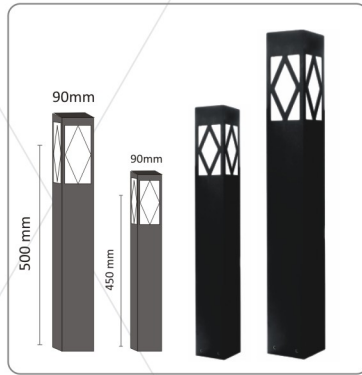

Landscape Bollards