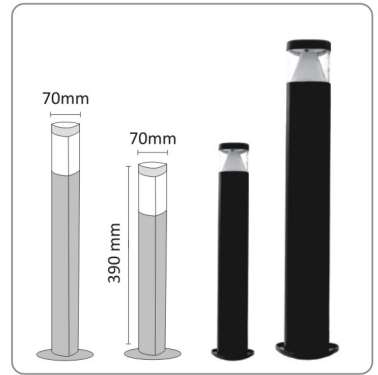

Landscape Bollards