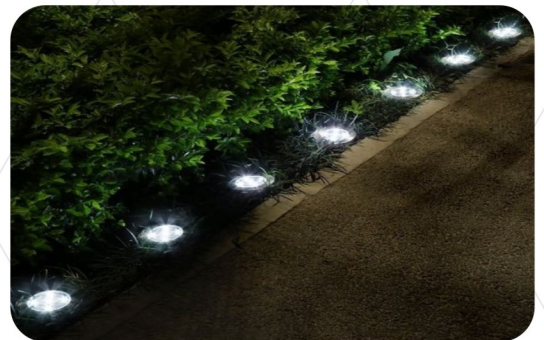

Decora Lighting Poles & Fittings

Landscape Bollards

Model No.	Power
LS-0253-BO-XA-012	9-12W
LS-0253-BO-XC-012	9-12W
LS-0253-BO-XD-012	9-12W
LS0253-BO-XF-015	12-15W
LS0253-BO-XH-012	9-12W

Under Water & In-ground