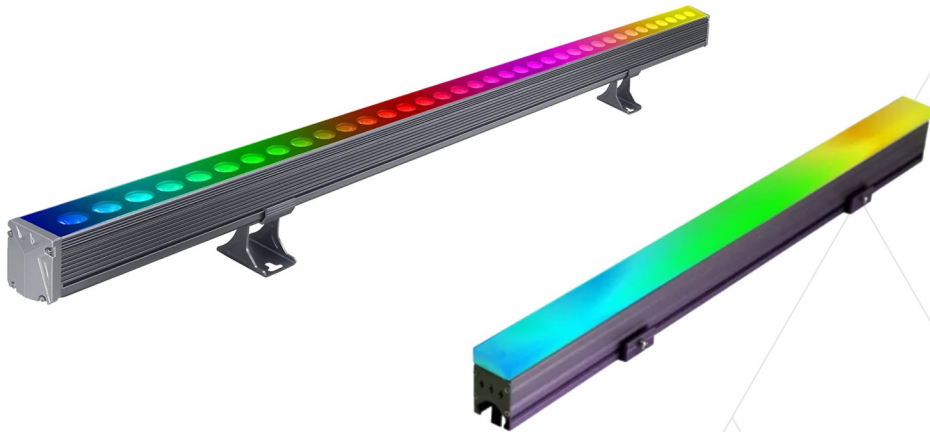

Façade Pixo