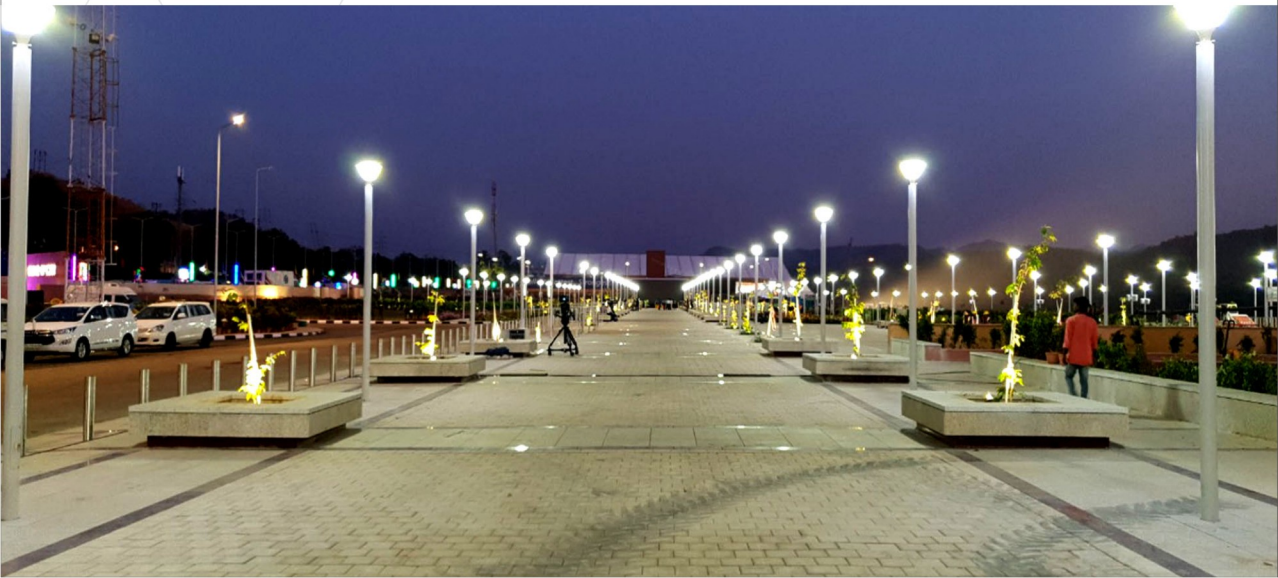

Decora Lighting Poles & Fittings

Landscape Bollards

Model No.	Power
LS-0253-BO-XA-012	9-12W
LS-0253-BO-XC-012	9-12W
LS-0253-BO-XD-012	9-12W
LS0253-BO-XF-015	12-15W
LS0253-BO-XH-012	9-12W

Under Water & In-ground