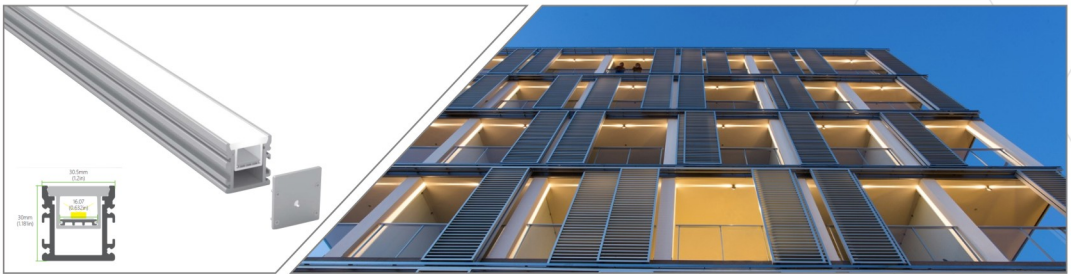

Façade Profilo

Model No.	Size (mm)
LS256-LP-DG-A047	16X16
LS256-LP-DG-WD0-H	34.2X24.9
LS256-LP-DG-A048	18X13
LS256-LP-DG-WD0-C	24X20

Model No.	Size (mm)
LS257-FS-240-20WPM	10X8
LS257-FS-DG-LF-T02	12X12 / 16X16
LS257-FS-DG-LF-S/T-0X	4X10 / 6X12 / 16X16 / 12X20 / 30X30
LS257-FS-DG-LF-R07/8	22mm / 35 mm