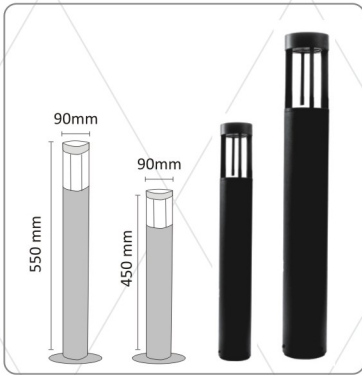

Landscape Bollards